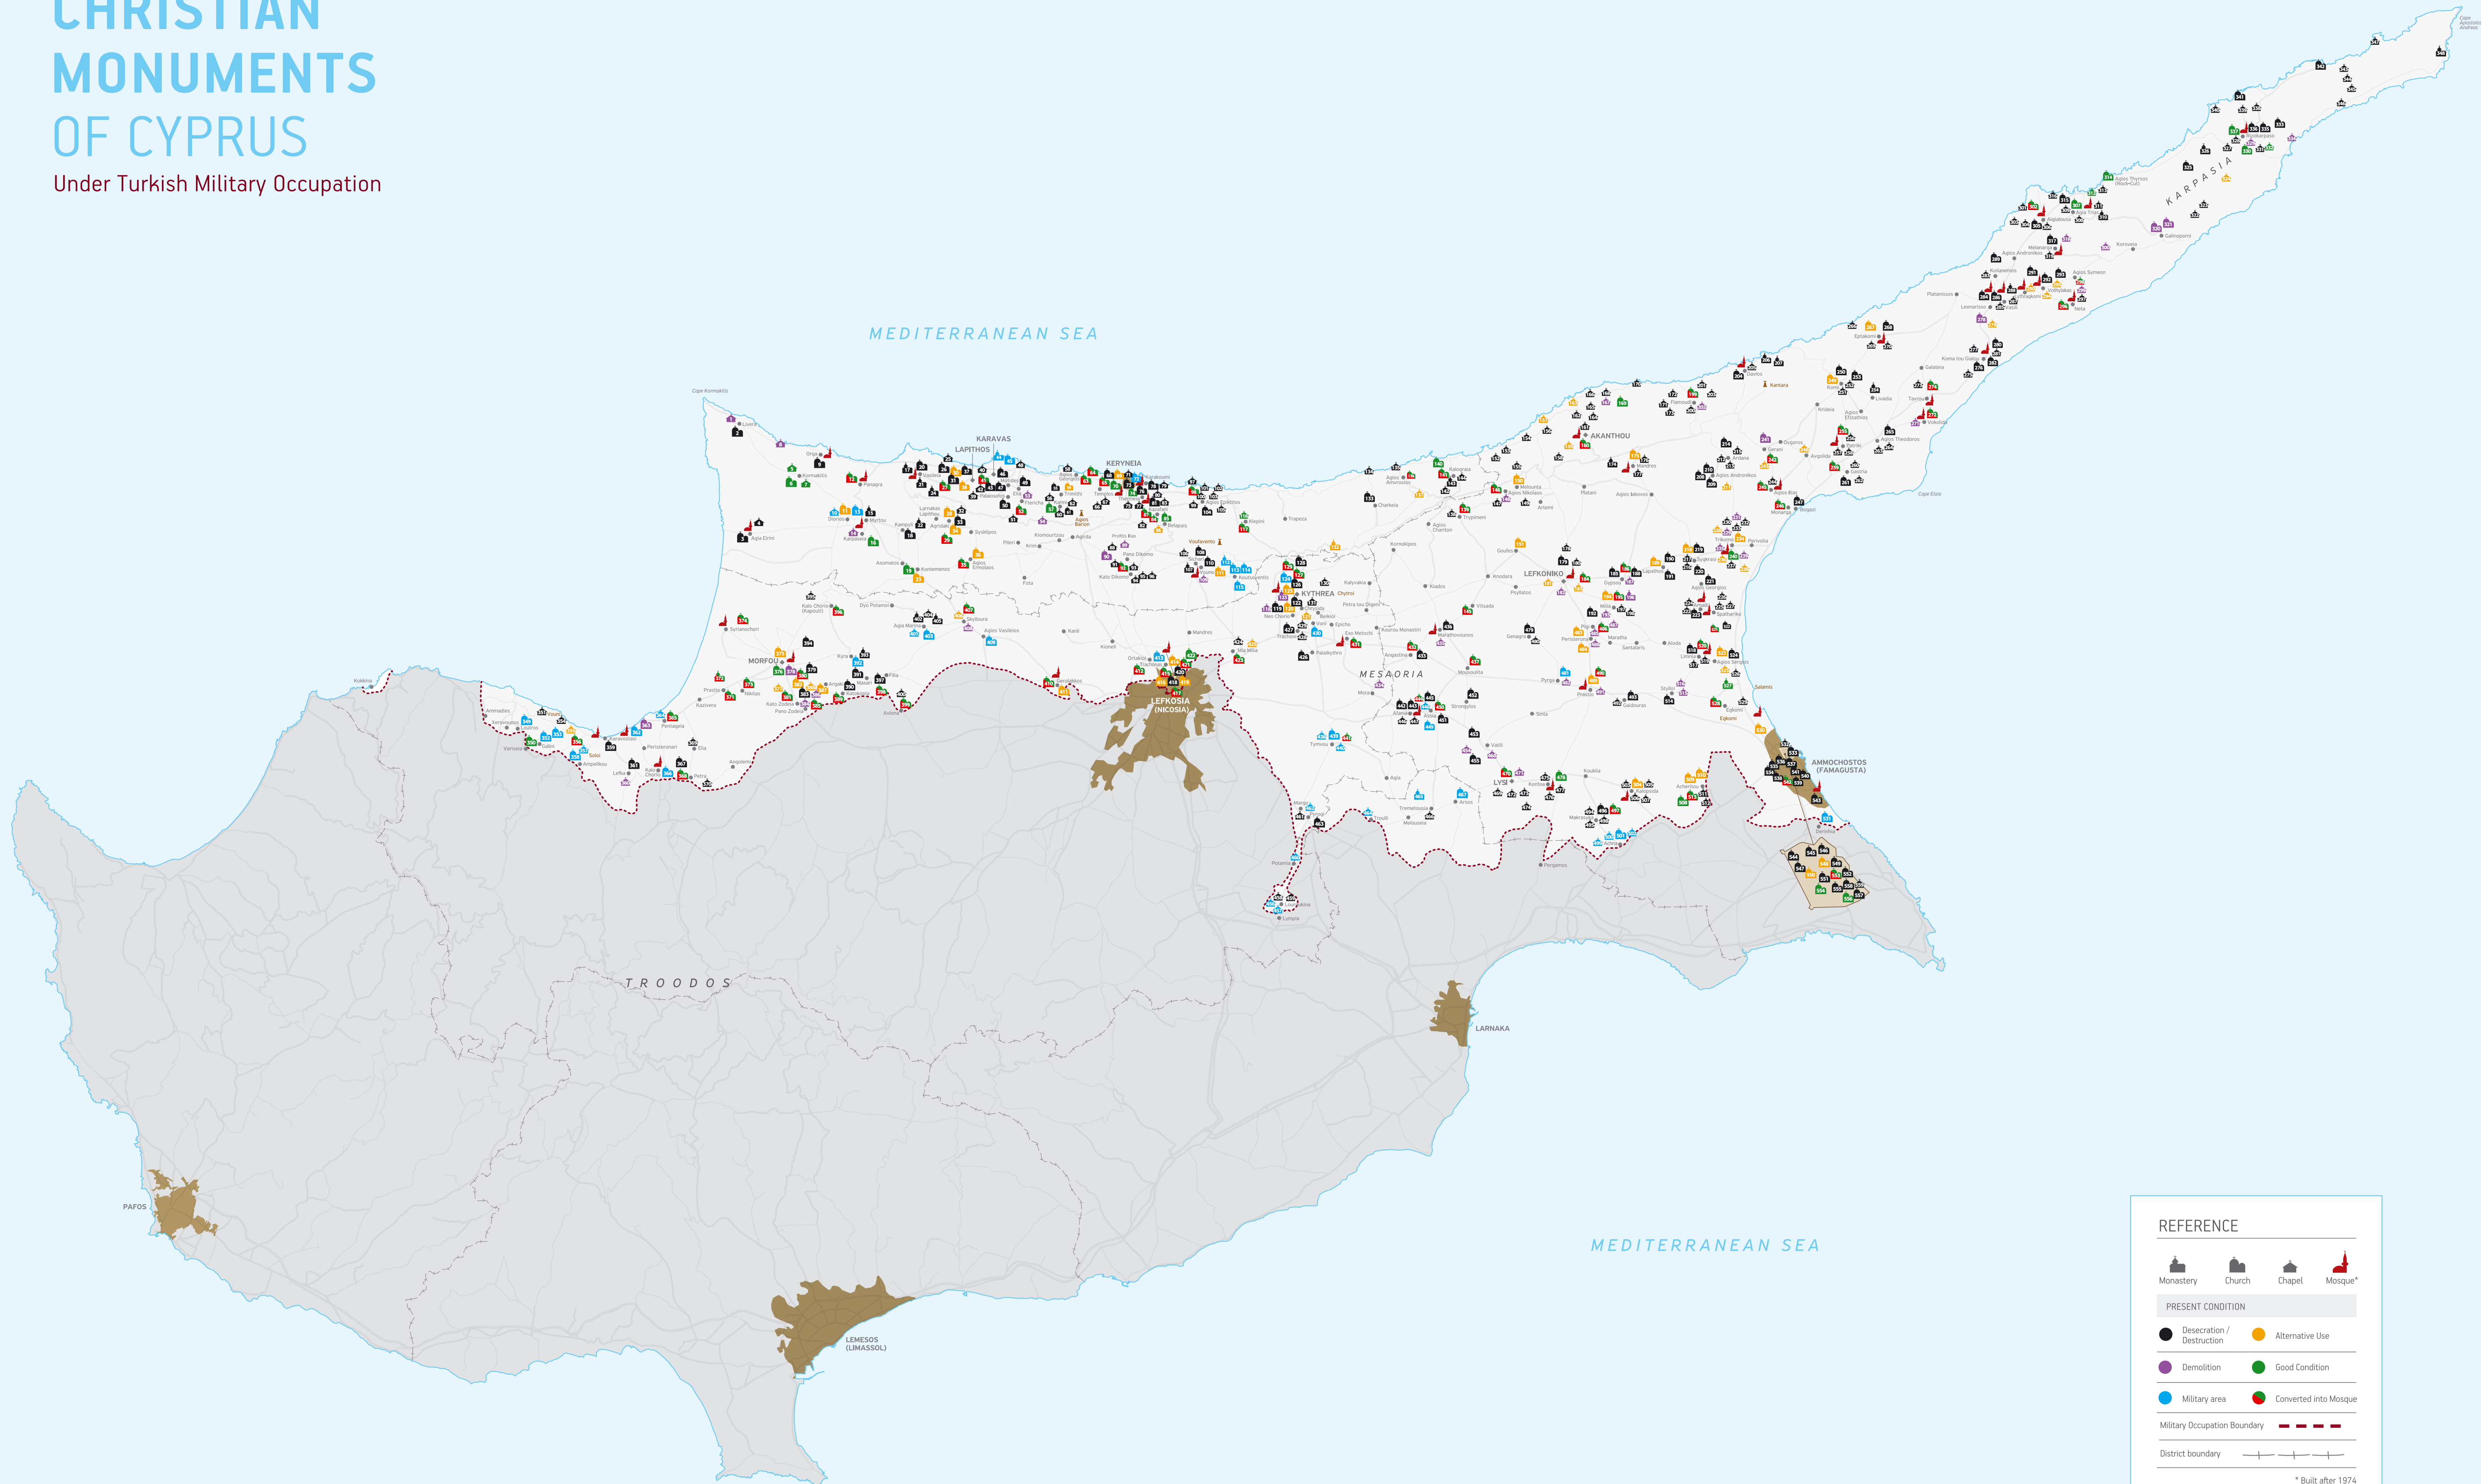

# CHRISTIAN MONUMENTS OF CYPRUS

Under Turkish Military Occupation

**REFERENCE**

- Monastery
- Church
- Chapel
- Mosque\*

**PRESENT CONDITION**

- Desecration / Destruction
- Alternative Use
- Demolition
- Good Condition
- Military area
- Converted into Mosque

Military Occupation Boundary

District boundary

\* Built after 1974